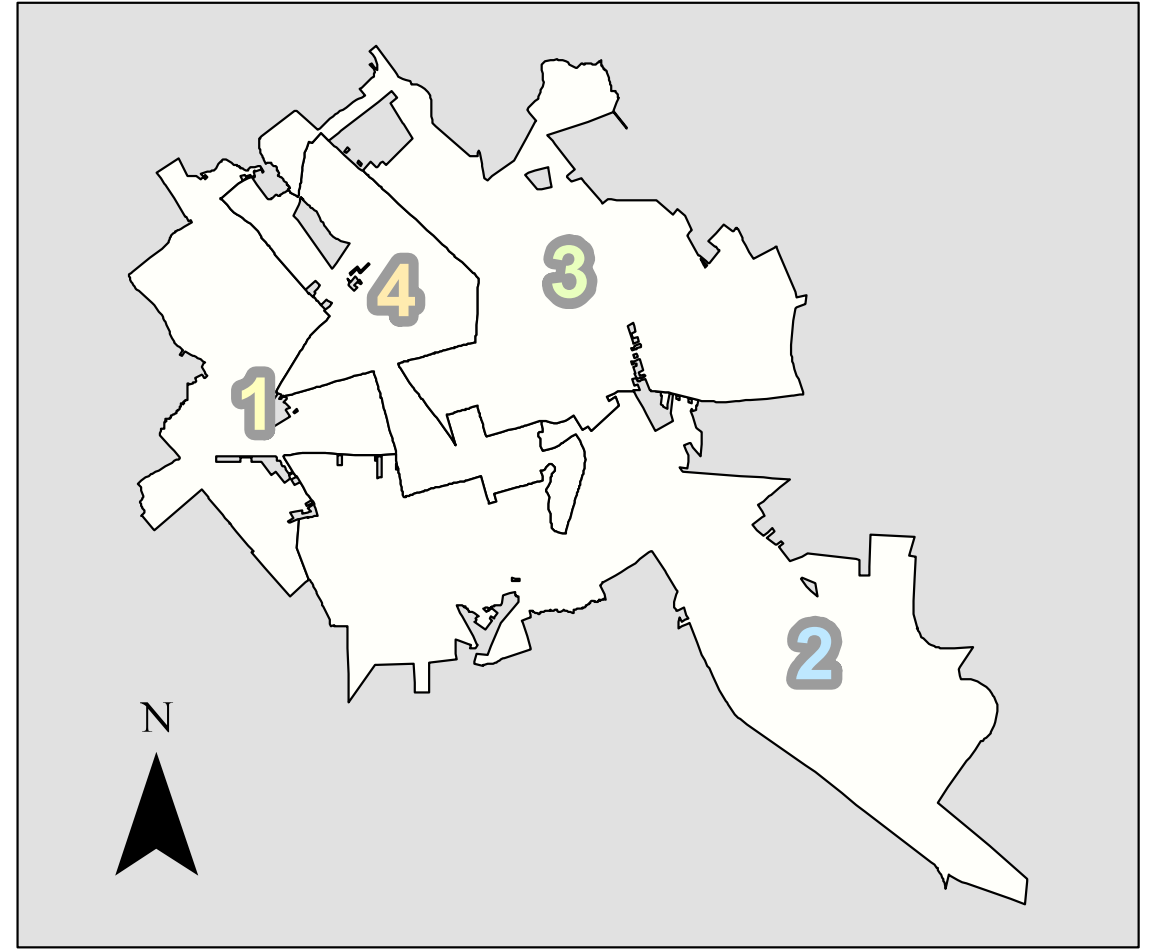

City of Dover Delaware

Proposed 2022 Voting Districts

Total Population (2020 Census): 39,421

Proposed District 4
Total Population: 9,863
● Black/African American: 5,398
● Black/African American & 1 or More Other Race: 539
Total Voter Age Population: 7,975
● Black/African American: 4,166
● Black/African American & 1 or More Other Race: 341

Proposed District 3
Total Population: 9,892
● Black/African American: 4,243
● Black/African American & 1 or More Other Race: 533
Total Voter Age Population: 7,782
● Black/African American: 3,111
● Black/African American & 1 or More Other Race: 265

Proposed District 1
Total Population: 9,814
● Black/African American: 3,958
● Black/African American & 1 or More Other Race: 458
Total Voter Age Population: 7,685
● Black/African American: 2,976
● Black/African American & 1 or More Other Race: 260

Legend

- City Boundary
- Water Bodies
- Rivers & Streams
- Building Footprints
- Dover AFB
- Parcels

Proposed Voting District

- District 1
- District 2
- District 3
- District 4

Proposed District 2
Total Population: 9,852
● Black/African American: 3,583
● Black/African American & 1 or More Other Race: 471
Total Voter Age Population: 7,622
● Black/African American: 2,601
● Black/African American & 1 or More Other Race: 263