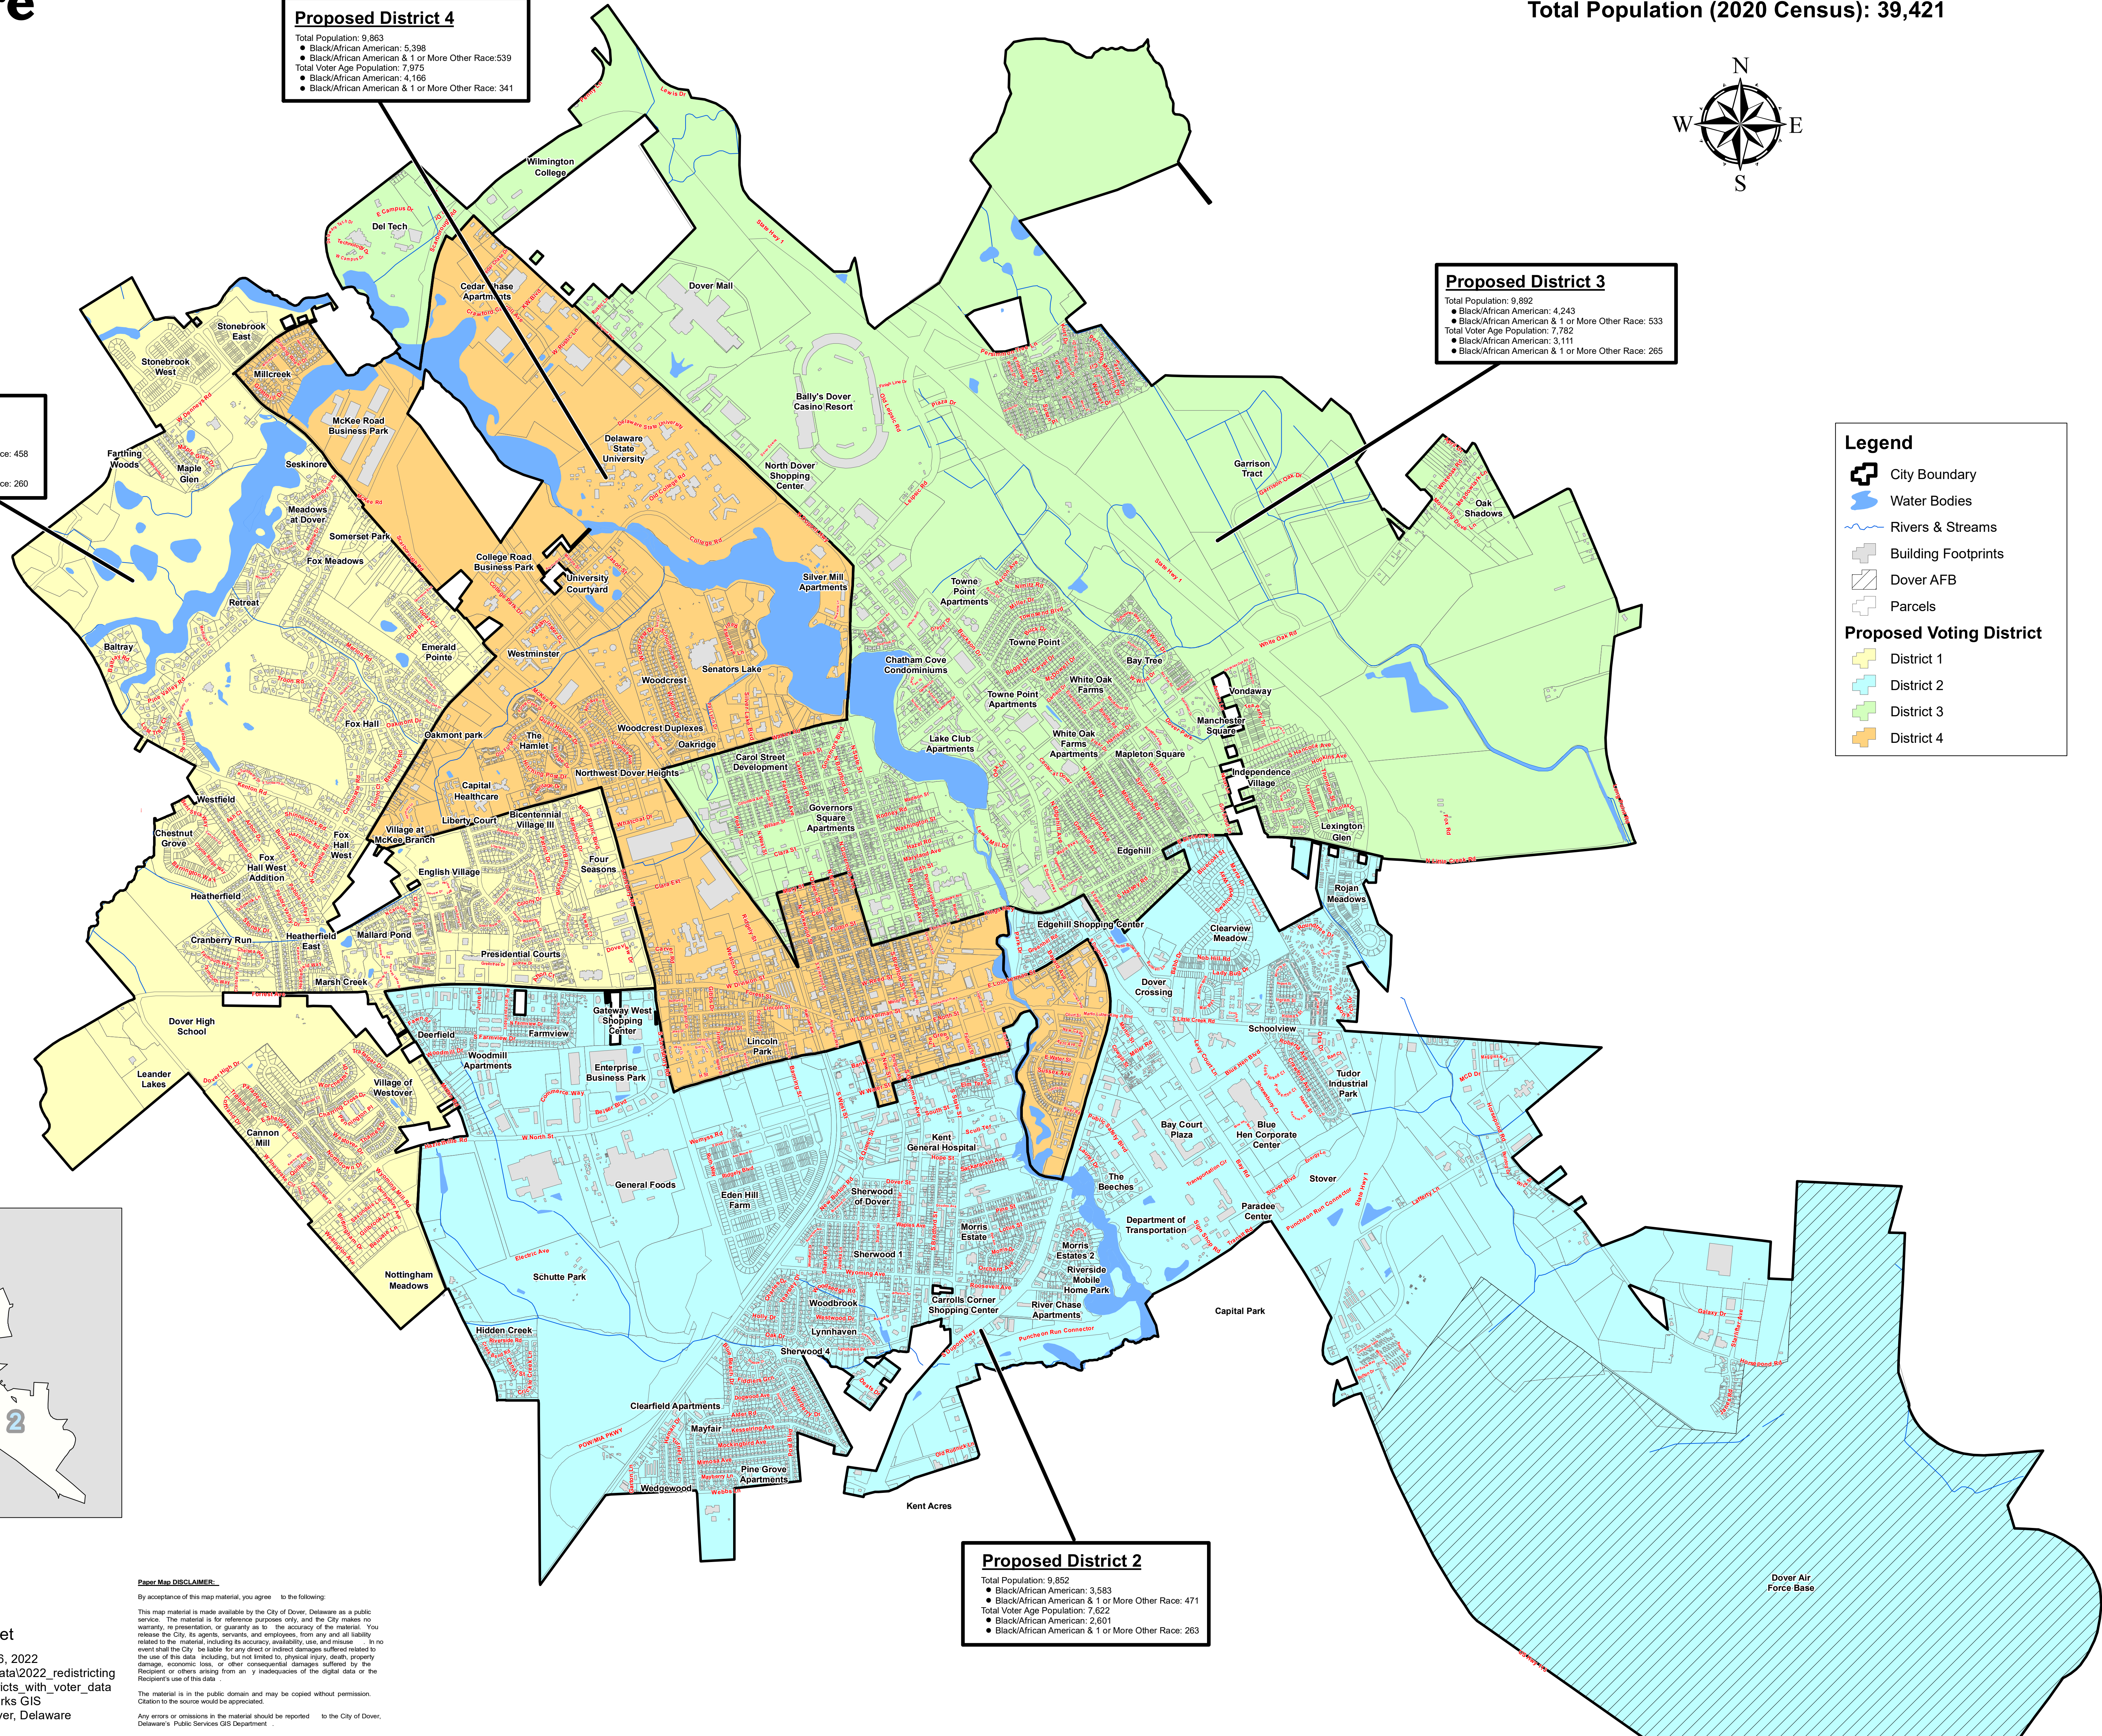

City of Dover Delaware

Proposed 2022 Voting Districts

Total Population (2020 Census): 39,421

Proposed District 4
Total Population: 9,863
● Black/African American: 5,398
● Black/African American & 1 or More Other Race: 539
Total Voter Age Population: 7,975
● Black/African American: 4,166
● Black/African American & 1 or More Other Race: 341

Proposed District 3
Total Population: 9,892
● Black/African American: 4,243
● Black/African American & 1 or More Other Race: 533
Total Voter Age Population: 7,782
● Black/African American: 3,111
● Black/African American & 1 or More Other Race: 265

Proposed District 1
Total Population: 9,814
● Black/African American: 3,958
● Black/African American & 1 or More Other Race: 458
Total Voter Age Population: 7,685
● Black/African American: 2,976
● Black/African American & 1 or More Other Race: 260

Legend

- City Boundary
- Water Bodies
- Rivers & Streams
- Building Footprints
- Dover AFB
- Parcels

Proposed Voting District

- District 1
- District 2
- District 3
- District 4

Proposed District 2
Total Population: 9,852
● Black/African American: 3,583
● Black/African American & 1 or More Other Race: 471
Total Voter Age Population: 7,622
● Black/African American: 2,601
● Black/African American & 1 or More Other Race: 263