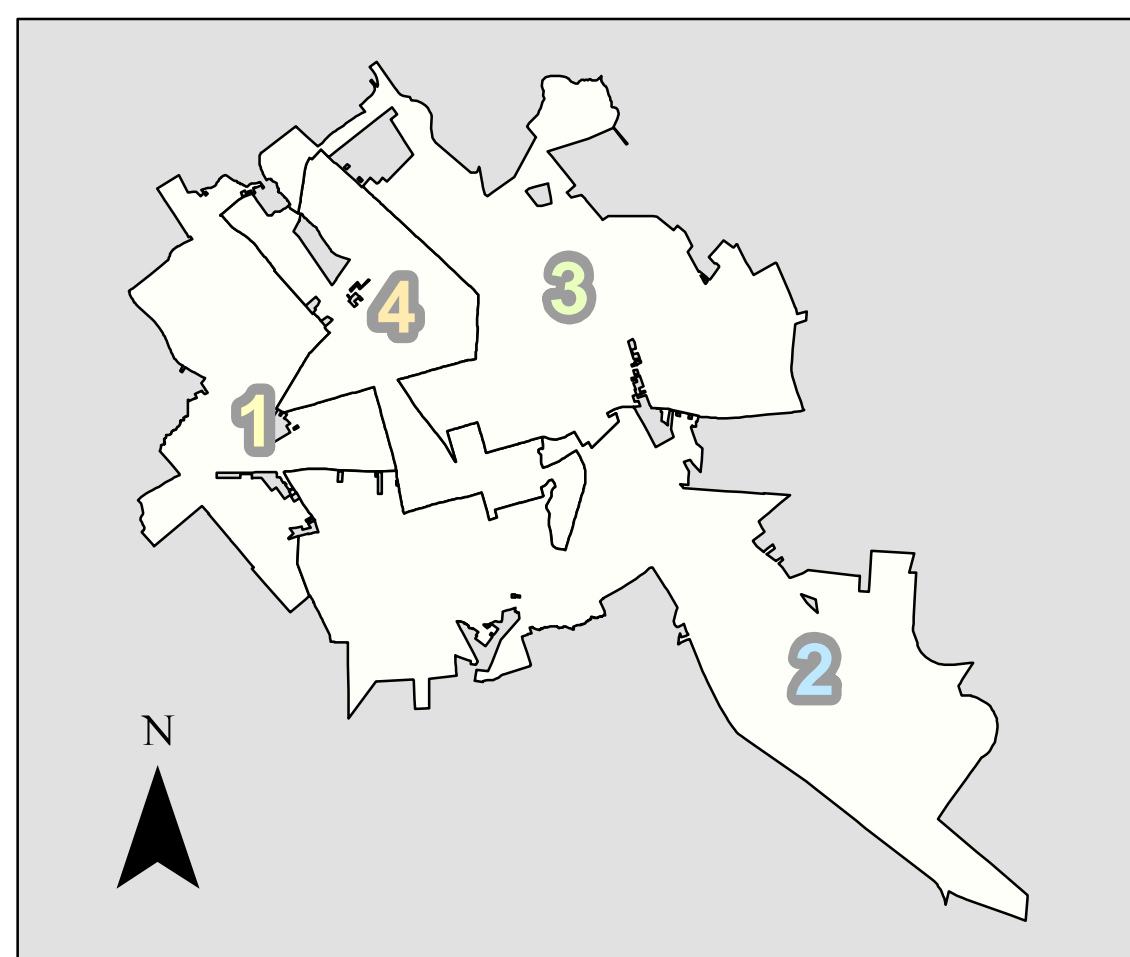

1 inch = 1,200 feet
Date Printed: January 4, 2023
File: m:\madata\gis_data\2022_restructuring
ew_voting_districts
Department: Public Works GIS
City of Dover, Delaware