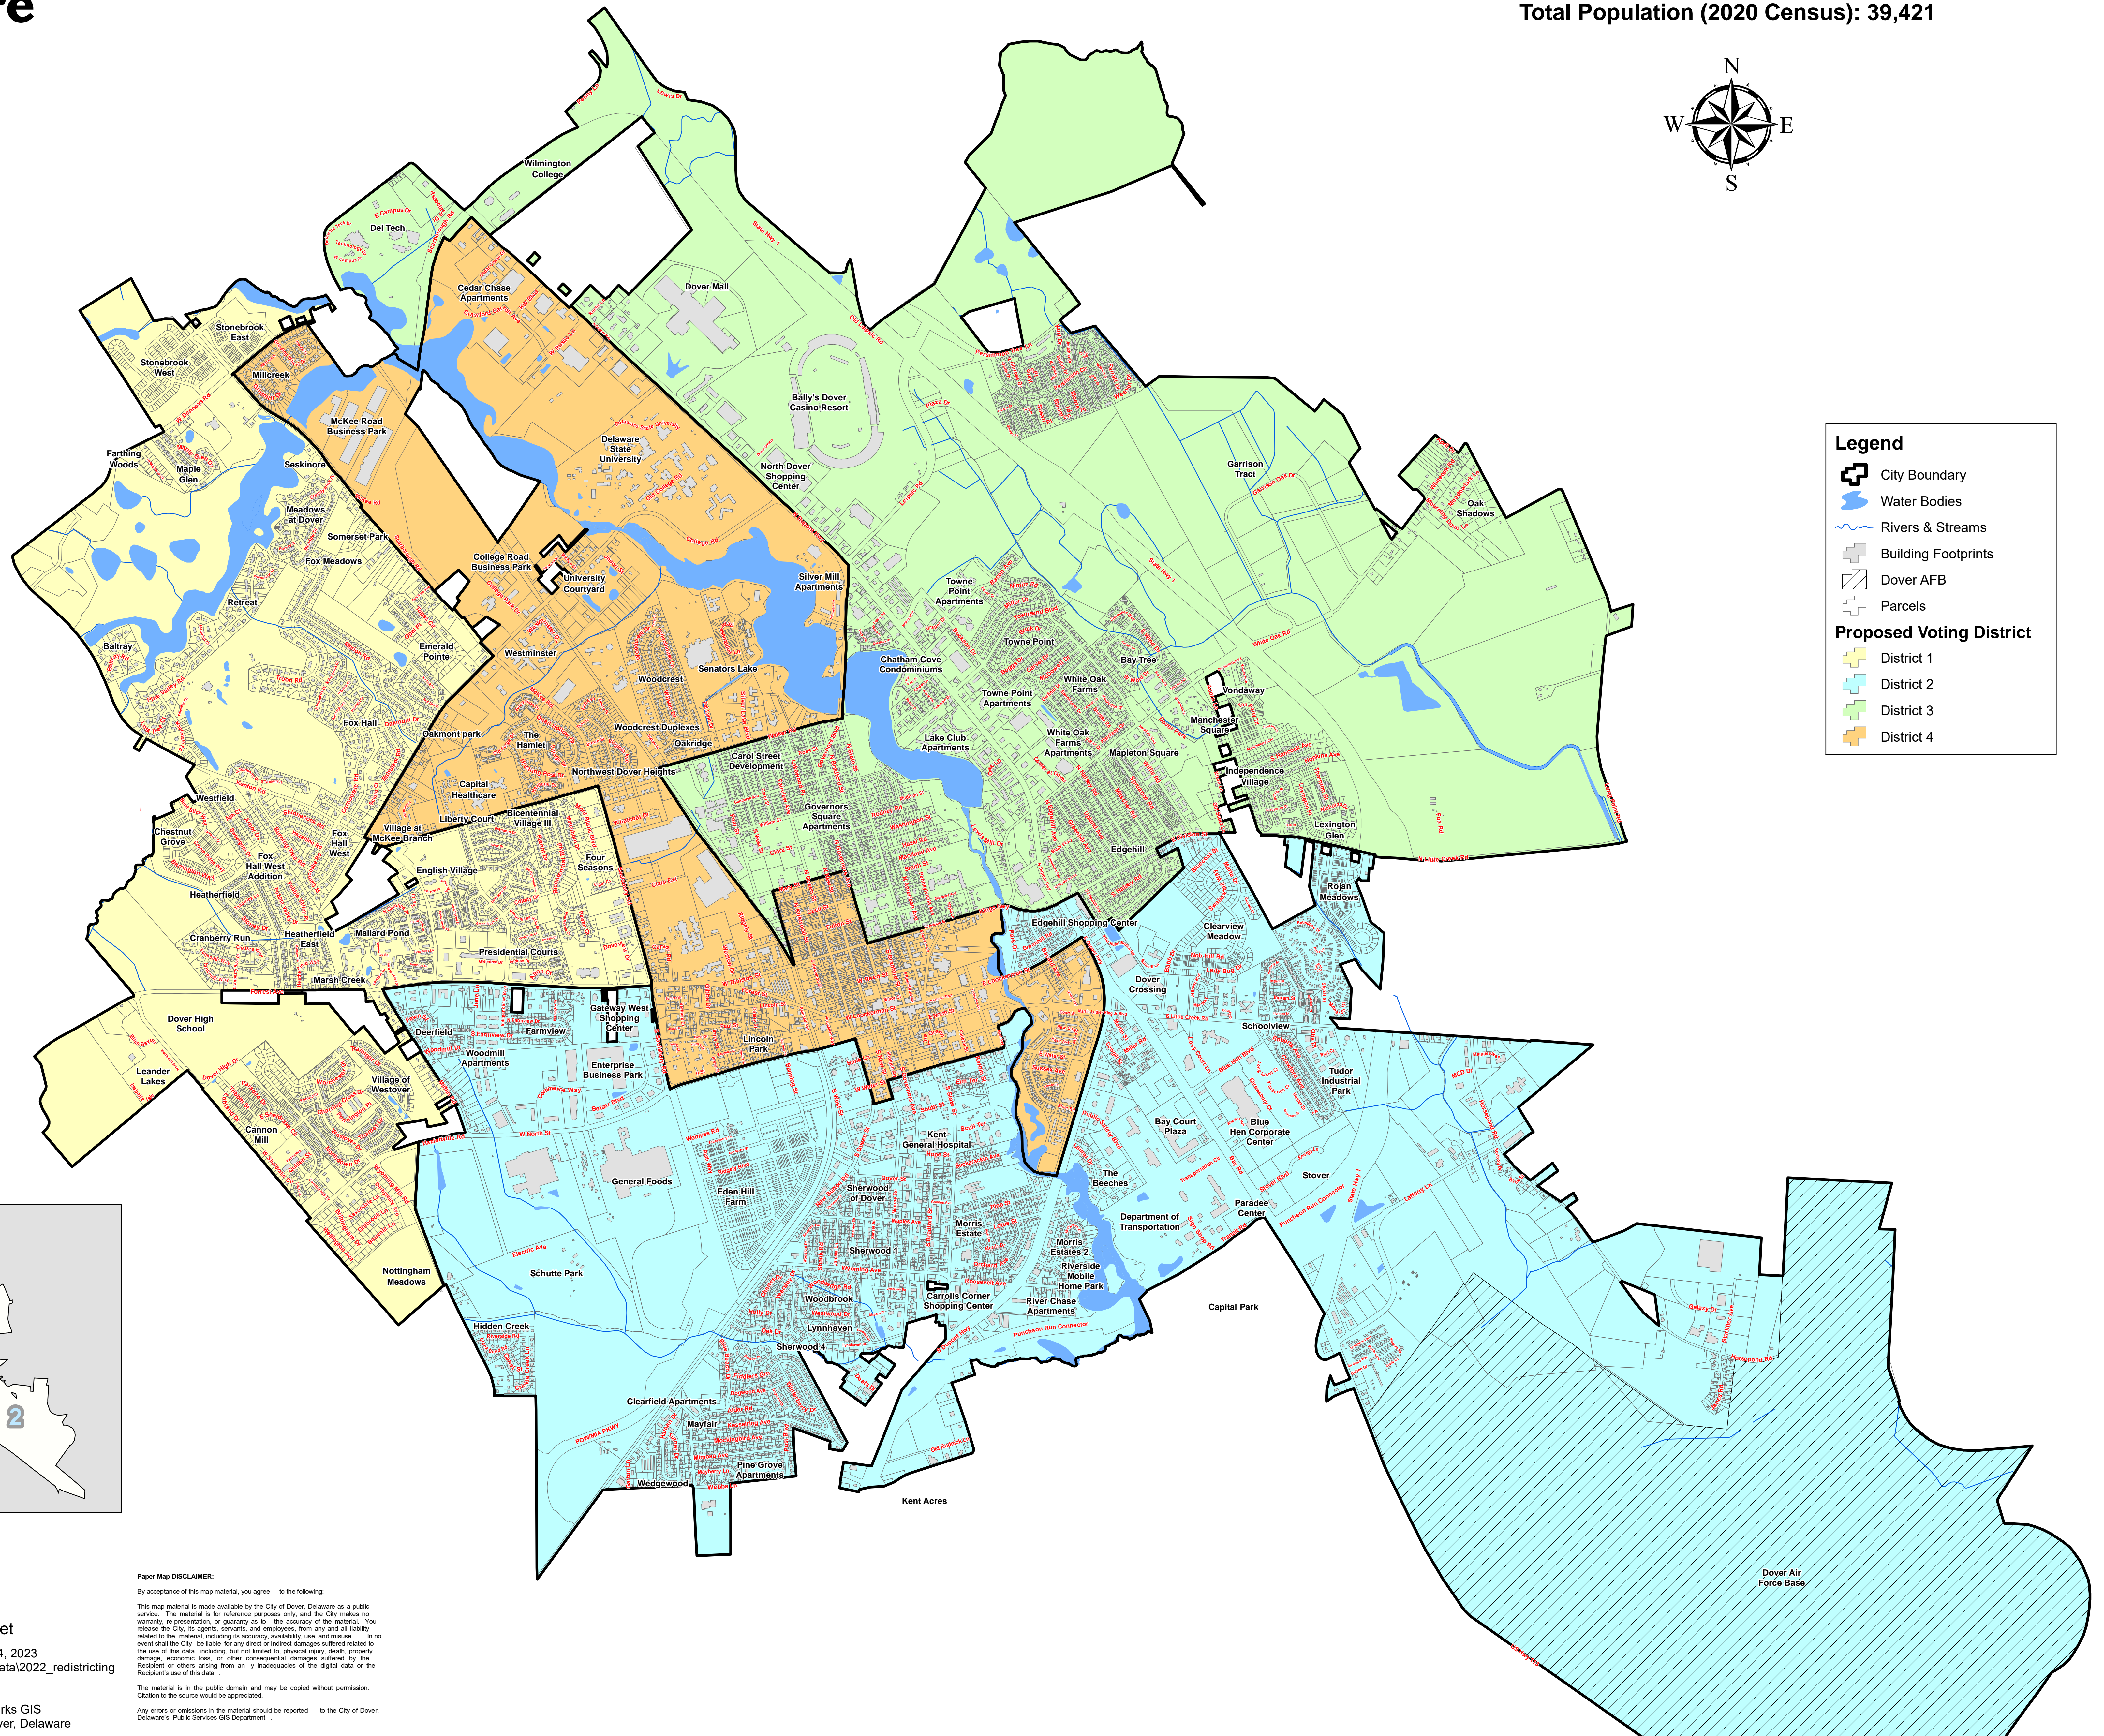

City of Dover Delaware

Voting Districts

Total Population (2020 Census): 39,421

Legend

- City Boundary
- Water Bodies
- Rivers & Streams
- Building Footprints
- Dover AFB
- Parcels

Proposed Voting District

- District 1
- District 2
- District 3
- District 4